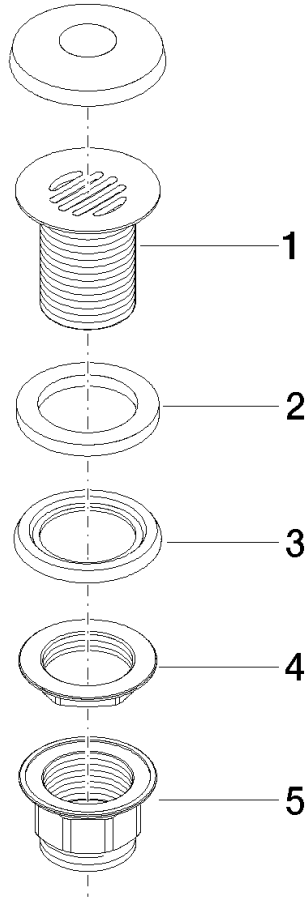

10 110 970

Fits: IMO, LULU, MADISON, MEM, TARA,
CL.1, LISSÉ, VAIA, META, CYO

	Brushed Chrome	10 110 970-93
	Chrome	10 110 970-00
	Brushed Platinum	10 110 970-06
	Platinum	10 110 970-08
	Durabrand (23kt Gold)	10 110 970-09
	Dark Chrome	10 110 970-19
	Light Gold	10 110 970-26
	Brushed Light Gold	10 110 970-27
	Brushed Durabrand (23kt Gold)	10 110 970-28
	Matte Black	10 110 970-33
	Brushed Bronze	10 110 970-42
	Brushed Champagne (22kt Gold)	10 110 970-46
	Champagne (22kt Gold)	10 110 970-47
	Brushed Dark Platinum	10 110 970-99

Grated waste 1 1/4" - Brushed Chrome

IMO

10 110 970

Only suitable for sinks without an overflow.

10 110 970

10 110 970

Parts for other finishes can be found here: [Chrome](#)

Spare parts list

No.	Item Number	Name	Quantity used	Delivery time
1	09 11 01 025-93	cup	1	20
2	09 14 05 039 90	seal	1	2
3	09 14 03 025 90	seal	1	2
4	09 23 10 017 90	nut	1	2
5	09 23 10 020-93	nut	1	20